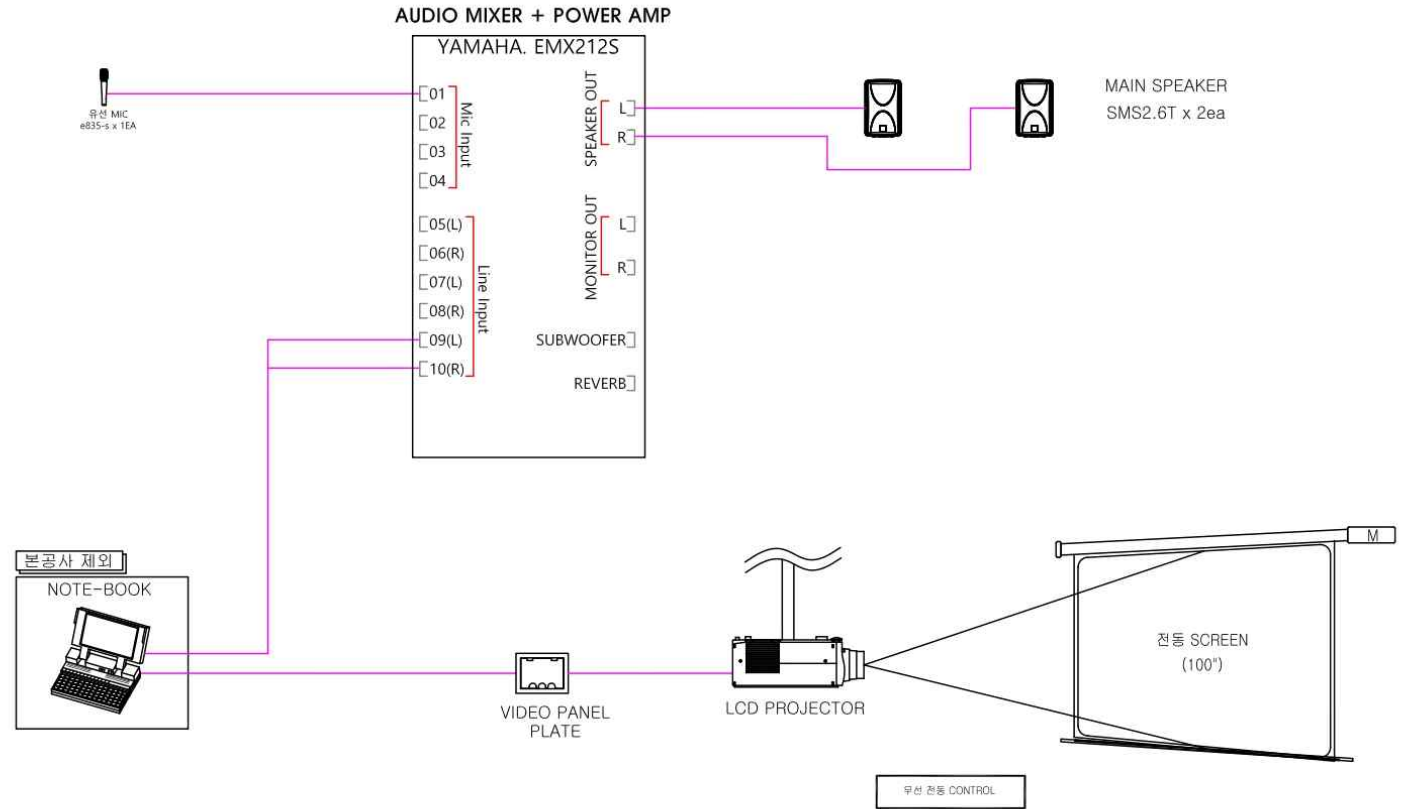

컨퍼런스룸 장비 구성

1	MAIN SPEAKER	SMS2.6T	EA	2
2	POWERED MIXER	EMX21 2S	EA	2
3	MICROPHONE	E 835-S	EA	1
4	PROJECTOR	NEC NP1000	EA	1
5	SCREEN	100" 전동	EA	3