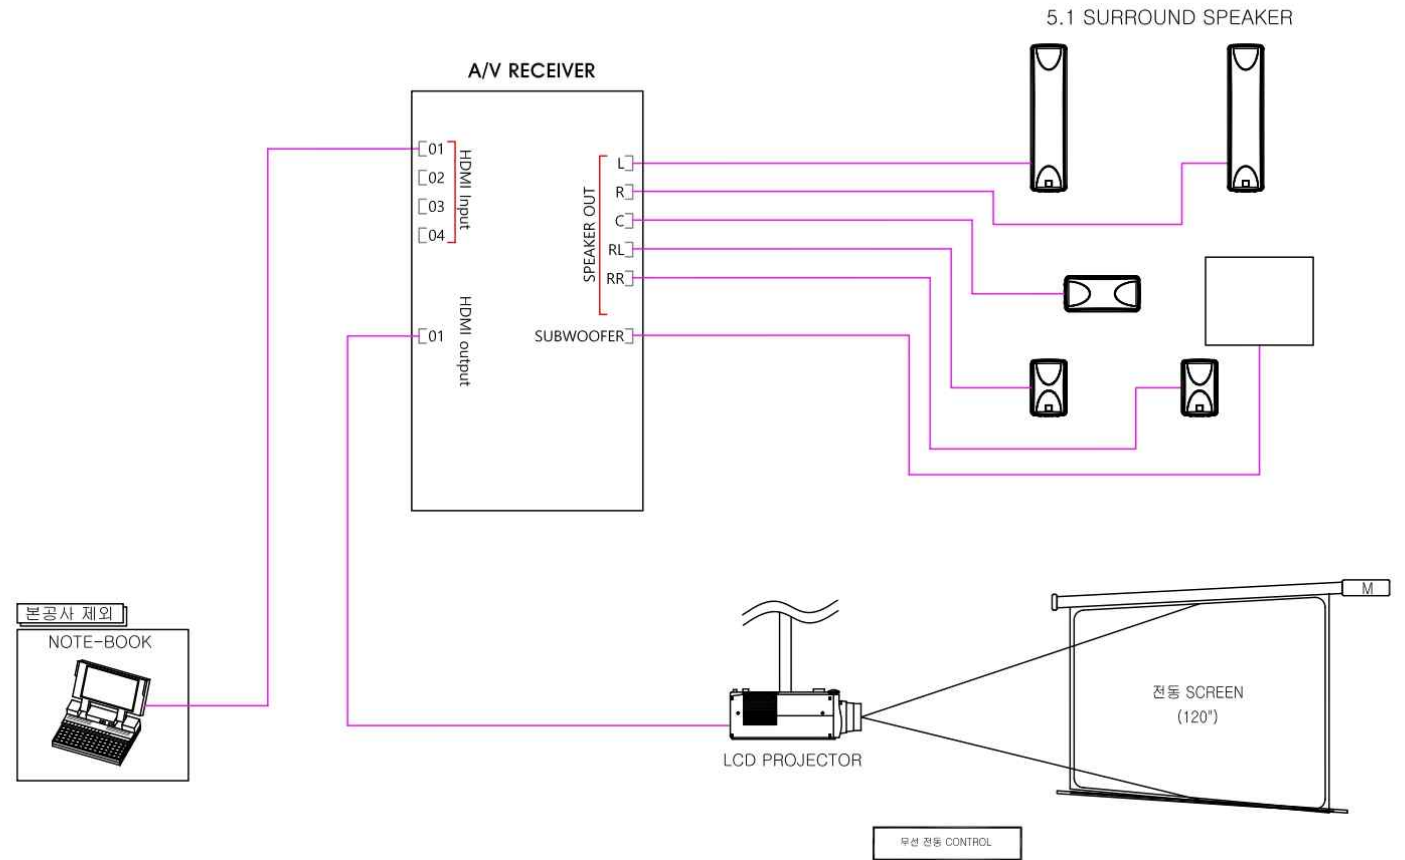

1	MAIN SPEAKER	LVX15	EA	2
2	MONITOR SPEAKER	FM12	EA	2
3	AUDIO MIXER	TF1	EA	1
4	W/L RECEIVER / HAND MIC	XSW2-835	EA	2
5	MICROPHONE	E 835-S	EA	4
6	D.I BOX	MD1 PRO(SINGLE)	EA	2
7	D.I BOX	MD2(DUAL)	EA	1
8	CD PLAYER	CDS-220	EA	1
9	PROJECTOR	EB-L1715S	EA	1
10	MIC STAND		EA	3
11	HDMI SELECTOR	HRM-2214F	EA	1

컨퍼런스룸 장비 구성

1	MAIN SPEAKER	SMS2.6T	EA	2
2	POWERED MIXER	EMX21 2S	EA	2
3	MICROPHONE	E 835-S	EA	1
4	PROJECTOR	NEC NP1000	EA	1
5	SCREEN	100" 전동	EA	3

씨어터 장비 구성

1	PROJECTOR	EB-2247U	EA	1
2	SCREEN	120° 전동	EA	1