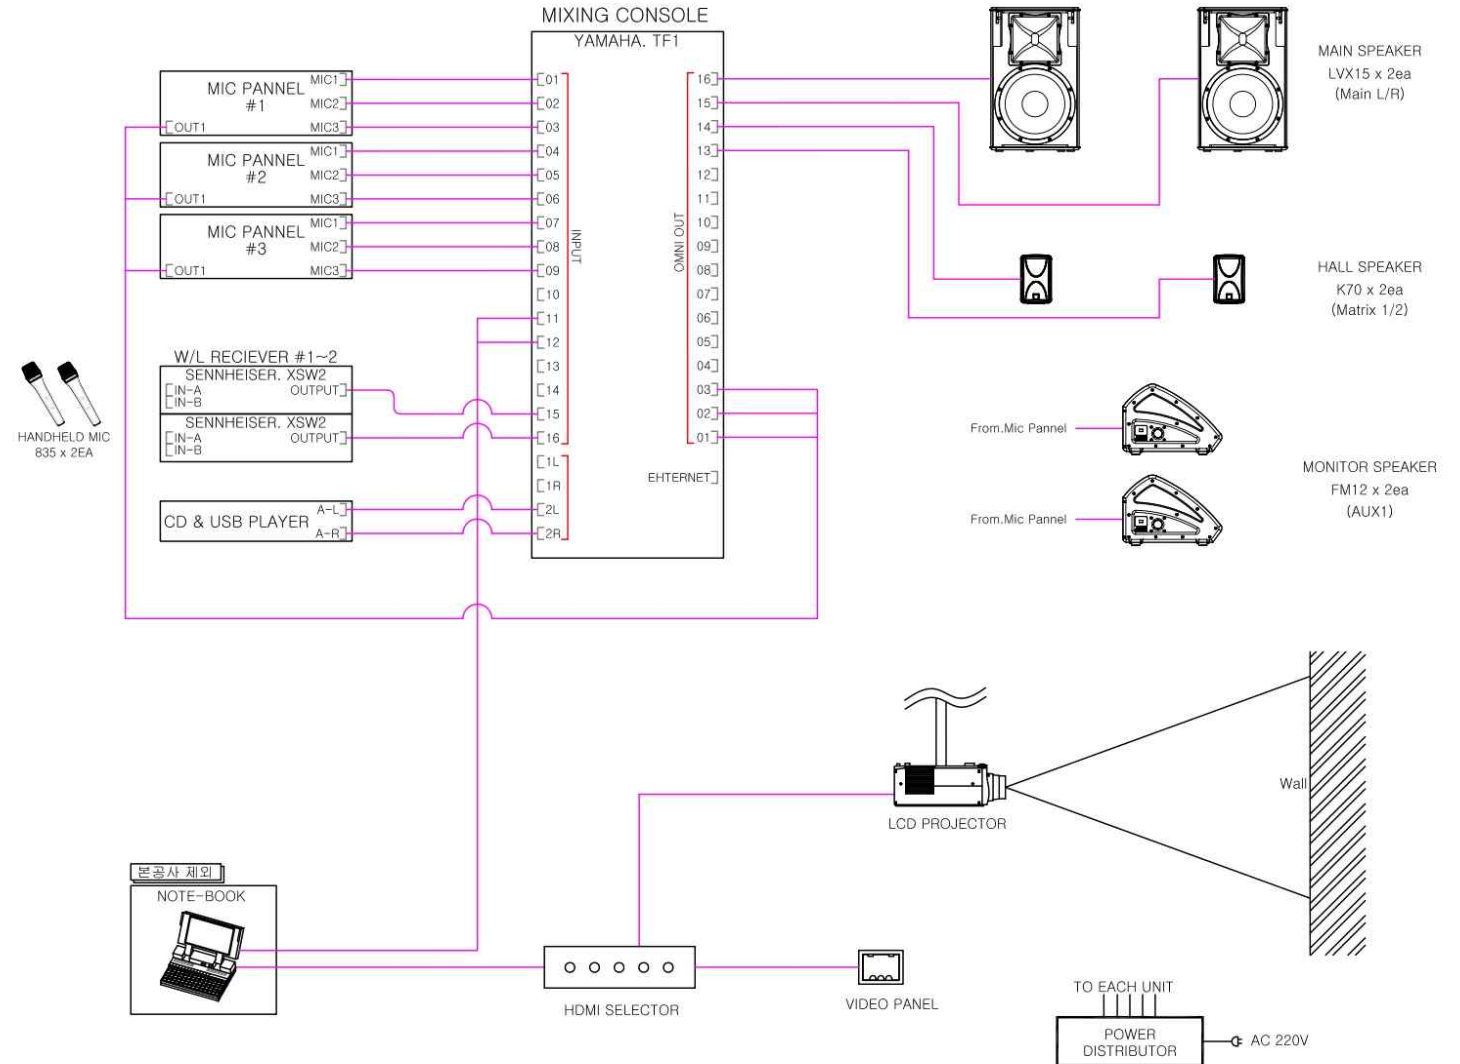

1	MAIN SPEAKER	LVX15	EA	2
2	MONITOR SPEAKER	FM12	EA	2
3	AUDIO MIXER	TF1	EA	1
4	W/L RECEIVER / HAND MIC	XSW2-835	EA	2
5	MICROPHONE	E 835-S	EA	4
6	D.I BOX	MD1 PRO(SINGLE)	EA	2
7	D.I BOX	MD2(DUAL)	EA	1
8	CD PLAYER	CDS-220	EA	1
9	PROJECTOR	EB-L1715S	EA	1
10	MIC STAND		EA	3
11	HDMI SELECTOR	HRM-2214F	EA	1