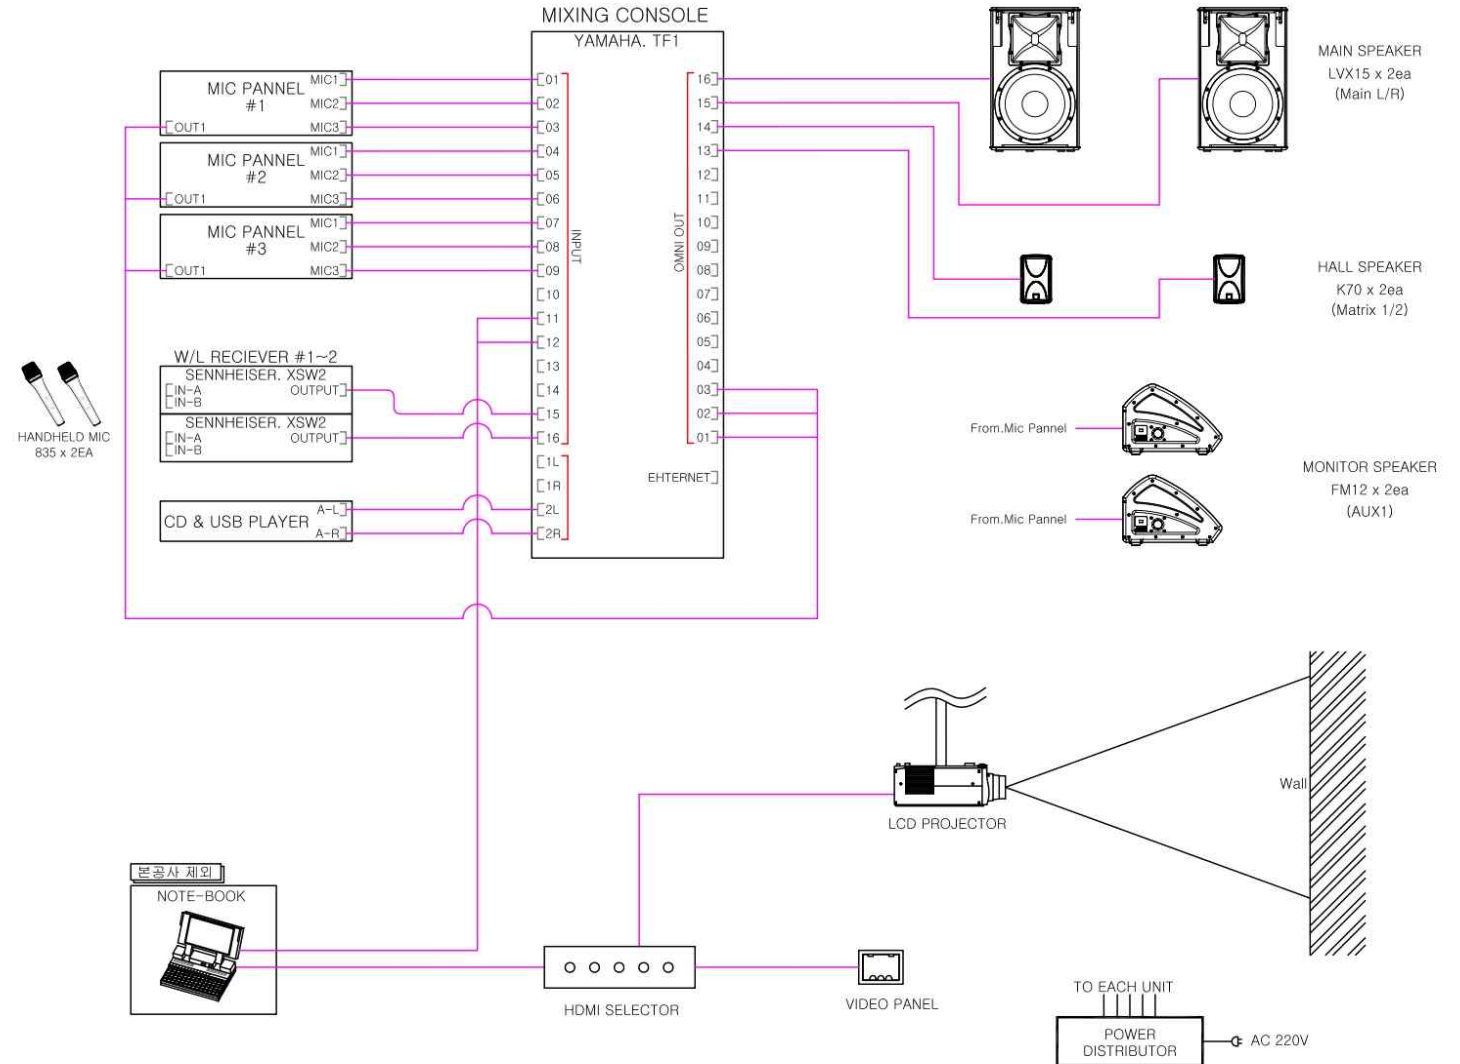

1	MAIN SPEAKER	LVX15	EA	2
2	MONITOR SPEAKER	FM12	EA	2
3	AUDIO MIXER	TF1	EA	1
4	W/L RECEIVER / HAND MIC	XSW2-835	EA	2
5	MICROPHONE	E 835-S	EA	2
6	D.I BOX	MD1 PRO(SINGLE)	EA	2
7	D.I BOX	MD2(DUAL)	EA	1
8	CD PLAYER	CDS-220	EA	1
9	PROJECTOR	EB-L1715S	EA	1
10	MIC STAND		EA	3
11	HDMI SELECTOR	HRM-2214F	EA	1