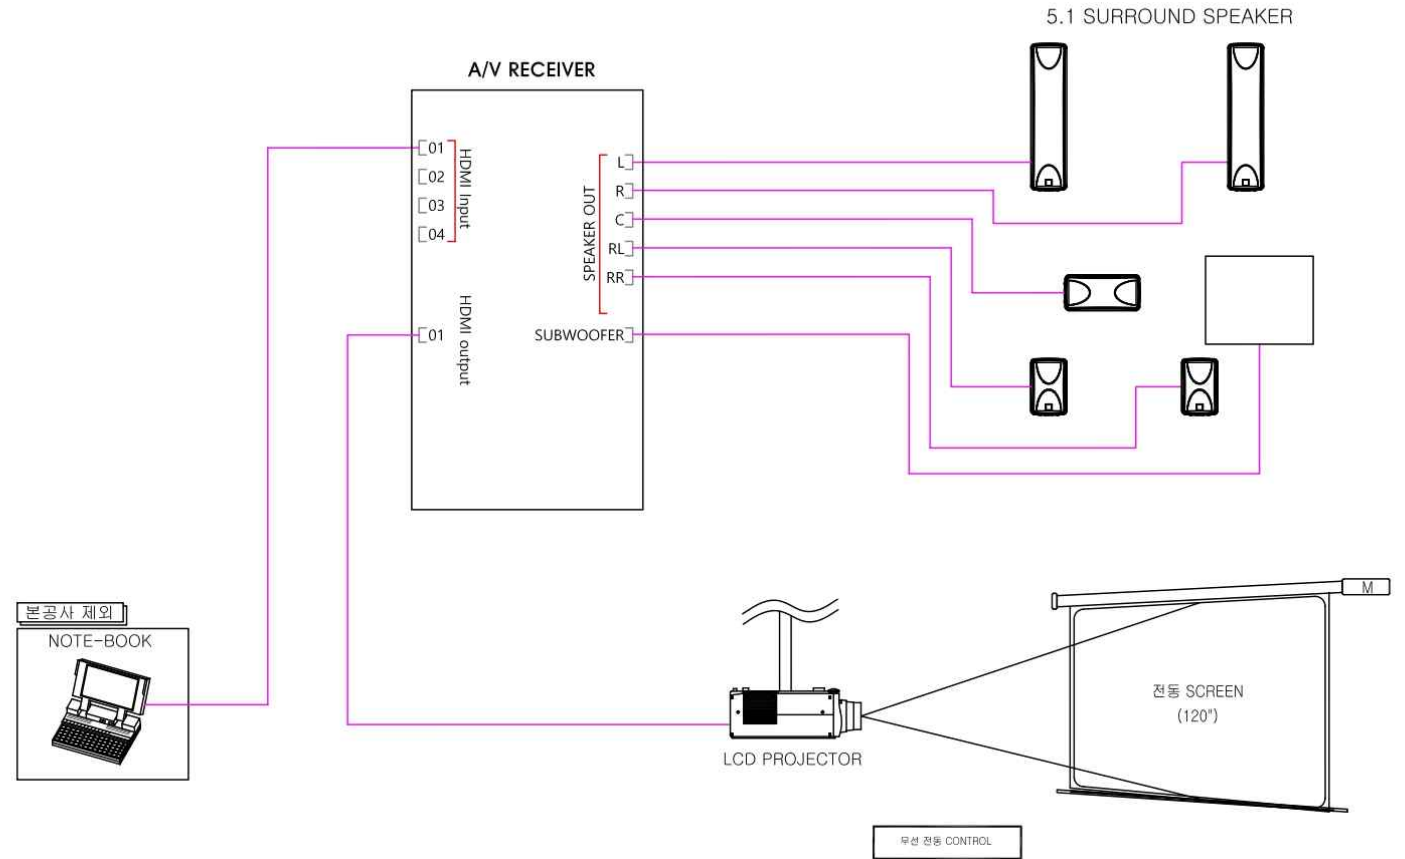

1	MAIN SPEAKER	LVX15	EA	2
2	MONITOR SPEAKER	FM12	EA	2
3	AUDIO MIXER	TF1	EA	1
4	W/L RECEIVER / HAND MIC	XSW2-835	EA	2
5	MICROPHONE	E 835-S	EA	2
6	D.I BOX	MD1 PRO(SINGLE)	EA	2
7	D.I BOX	MD2(DUAL)	EA	1
8	CD PLAYER	CDS-220	EA	1
9	PROJECTOR	EB-L1715S	EA	1
10	MIC STAND		EA	3
11	HDMI SELECTOR	HRM-2214F	EA	1

컨퍼런스룸 장비 구성

1	MAIN SPEAKER	SMS2.6T	EA	2
2	POWERED MIXER	EMX21 2S	EA	2
3	MICROPHONE	E 835-S	EA	1
4	PROJECTOR	NEC NP1000	EA	1
5	SCREEN	100" 전동	EA	3

씨어터 장비 구성

1	PROJECTOR	EB-2247U	EA	1
2	SCREEN	120° 전동	EA	1