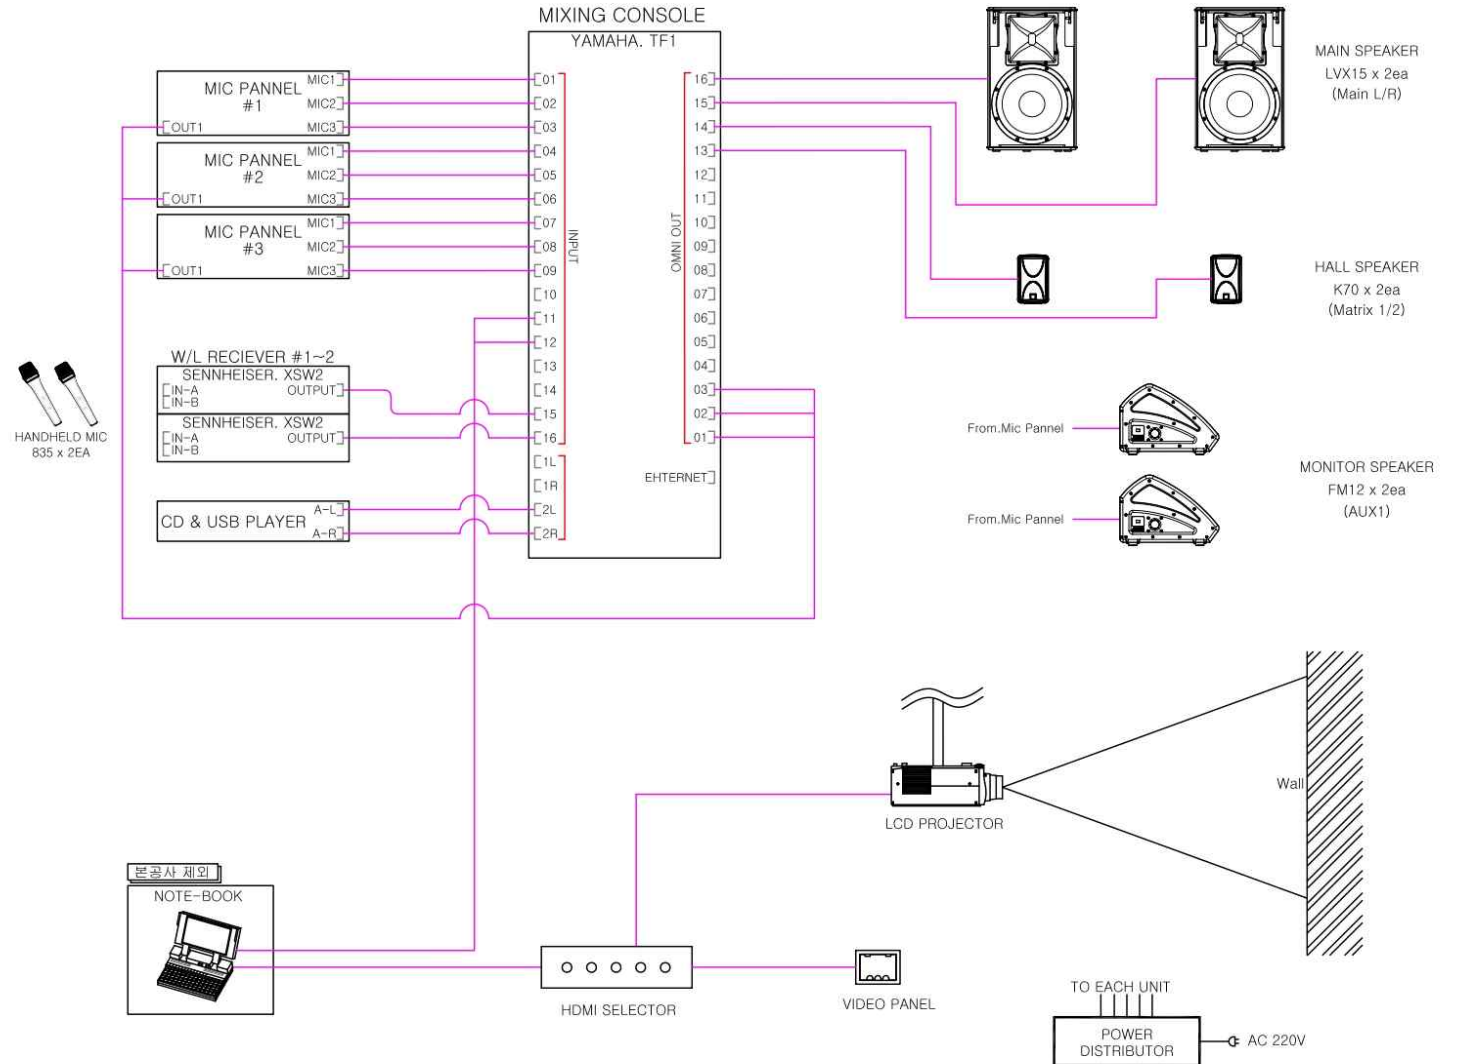

1	MAIN SPEAKER	LVX15	EA	2
2	MONITOR SPEAKER	FM12	EA	2
3	AUDIO MIXER	TF1	EA	1
4	W/L RECEIVER / HAND MIC	XSW2-835	EA	2
5	MICROPHONE	E 835-S	EA	4
6	D.I BOX	MD1 PRO(SINGLE)	EA	2
7	D.I BOX	MD2(DUAL)	EA	1
8	CD PLAYER	CDS-220	EA	1
9	PROJECTOR	EB-L1715S	EA	1
10	MIC STAND		EA	3
11	HDMI SELECTOR	HRM-2214F	EA	1