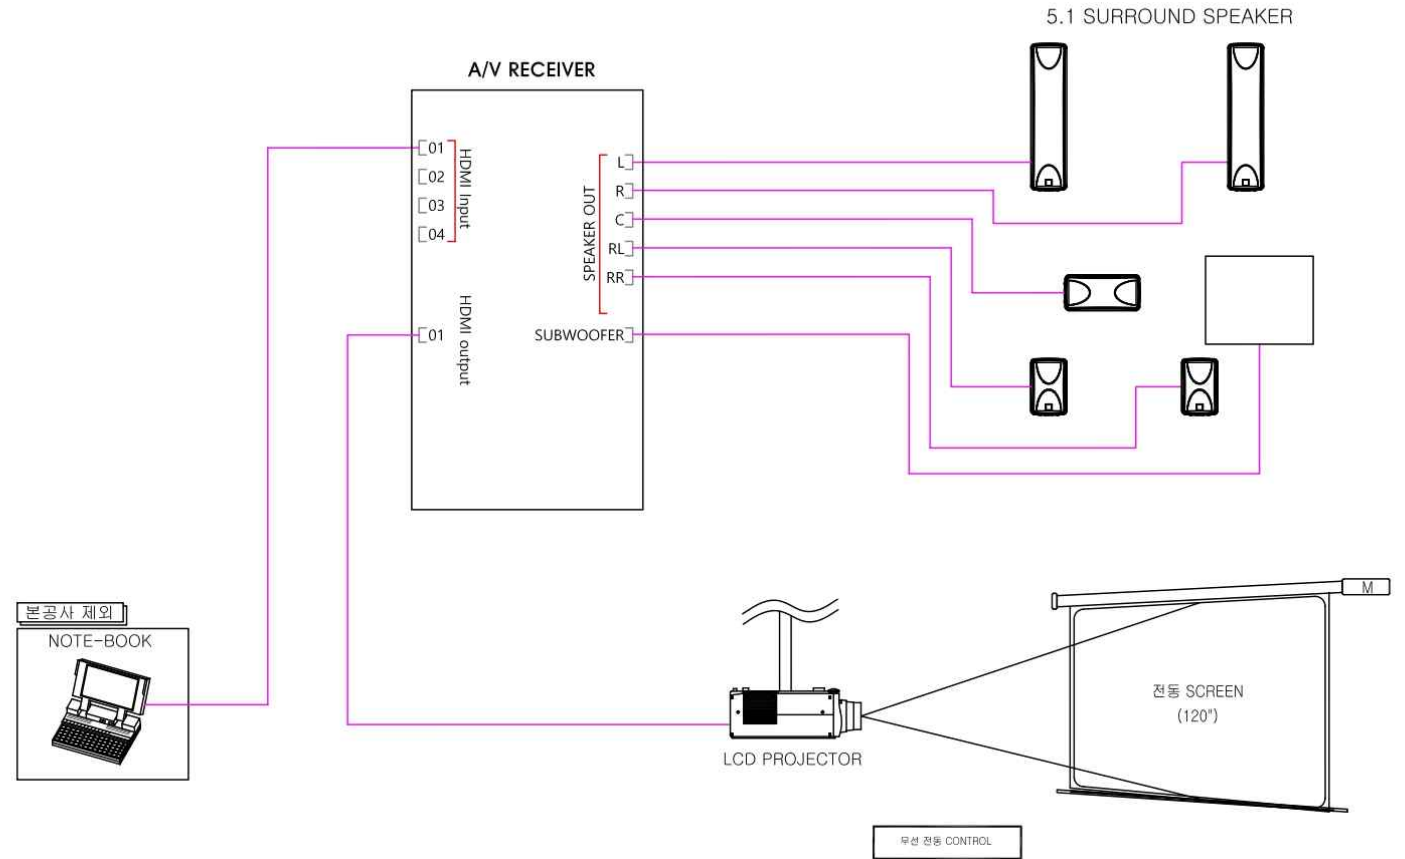

1	MAIN SPEAKER	LVX15	EA	2
2	MONITOR SPEAKER	FM12	EA	2
3	AUDIO MIXER	TF1	EA	1
4	W/L RECEIVER / HAND MIC	XSW2-835	EA	2
5	MICROPHONE	E 835-S	EA	4
6	D.I BOX	MD1 PRO(SINGLE)	EA	2
7	D.I BOX	MD2(DUAL)	EA	1
8	CD PLAYER	CDS-220	EA	1
9	PROJECTOR	EB-L1715S	EA	1
10	MIC STAND		EA	3
11	HDMI SELECTOR	HRM-2214F	EA	1

컨퍼런스룸 장비 구성

1	MAIN SPEAKER	SMS2.6T	EA	2
2	POWERED MIXER	EMX21 2S	EA	2
3	MICROPHONE	E 835-S	EA	1
4	PROJECTOR	NEC NP1000	EA	1
5	SCREEN	100" 전동	EA	3

씨어터 장비 구성

1	PROJECTOR	EB-2247U	EA	1
2	SCREEN	120° 전동	EA	1